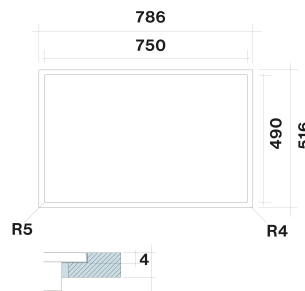

TECHNICAL FEATURES

- Installation type**
Worktop
- Dimensions**
78 cm
- Finishing**
Black tempered glass
- Type of control**
Touch control

PACKAGING:WEIGHTS AND VOLUMES

- Gross weight**
12.2 kg
- Net weight**
10.8 kg
- Volumes**
0.07 m³
- Packaging size**
 - Length
870 mm
 - Height
130 mm
 - Depth
610 mm

CONSUMPTION AND CONNECTION FEATURES

- Voltage**
220-240V
- Frequency**
50-60Hz
- ENERGY CLASS**

Over top installation

Flush installation

- 190 x 210 mm (2,1 / 3 kW)
- 190 x 210 mm (2,1 / 3 kW)
- ø200 mm (2,3 / 3 kW)
- ø250 mm (2,3 / 3 kW)

Layout induction zones