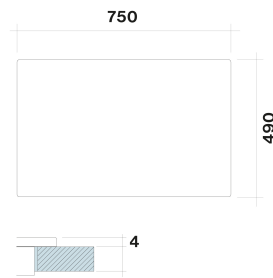

Over top installation