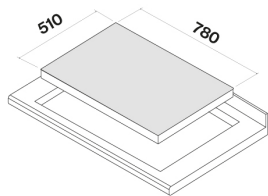

TECHNICAL FEATURES

- Installation type**
Worktop
- Dimensions**
78 cm
- Finishing**
Black tempered glass
- Type of control**
Touch control

PACKAGING:WEIGHTS AND VOLUMES

- Gross weight**
12.2 kg
- Net weight**
10.8 kg
- Volumes**
0.07 m³
- Packaging size**
 - Length
870 mm
 - Height
130 mm
 - Depth
610 mm

CONSUMPTION AND CONNECTION FEATURES

- Voltage**
220-240V
- Frequency**
50-60Hz
- ENERGY CLASS**

Over top installation

Flush installation

- 190 x 210 mm (2,1 / 3 kW)
- 190 x 210 mm (2,1 / 3 kW)
- ø200 mm (2,3 / 3 kW)
- ø250 mm (2,3 / 3 kW)

Layout induction zones